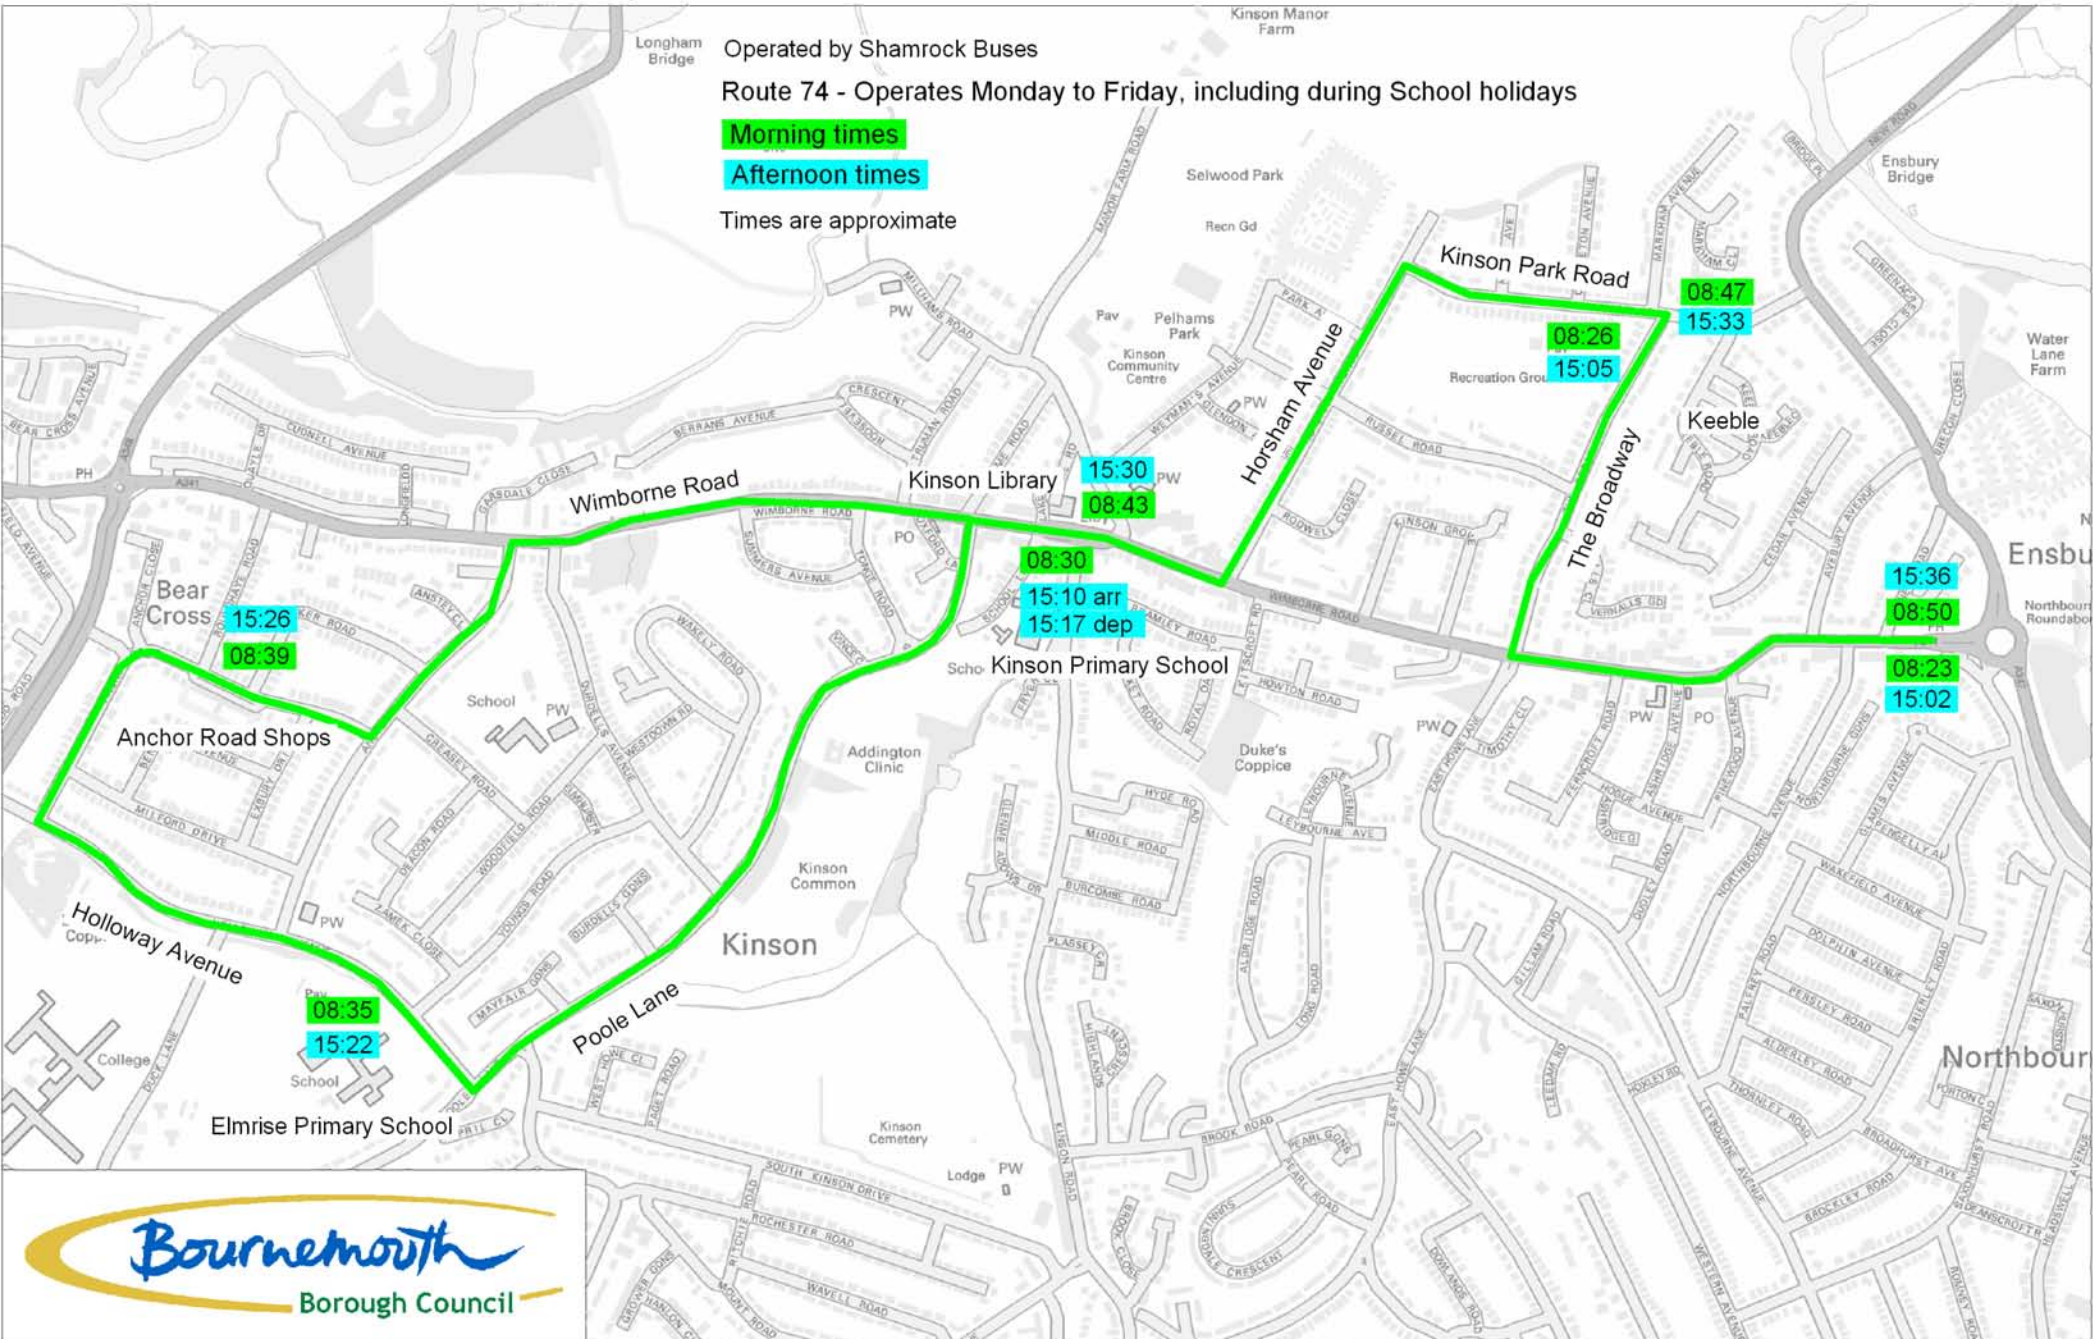

74 Bus Route to Kinson & Elmrise Primary Schools

This map is reproduced from Ordnance Survey material with the permission of Ordnance Survey on behalf of the Controller of Her Majesty's Stationery Office. © Crown Copyright. Unauthorised reproduction infringes Crown Copyright and may lead to prosecution or civil proceedings. 100019829 2008