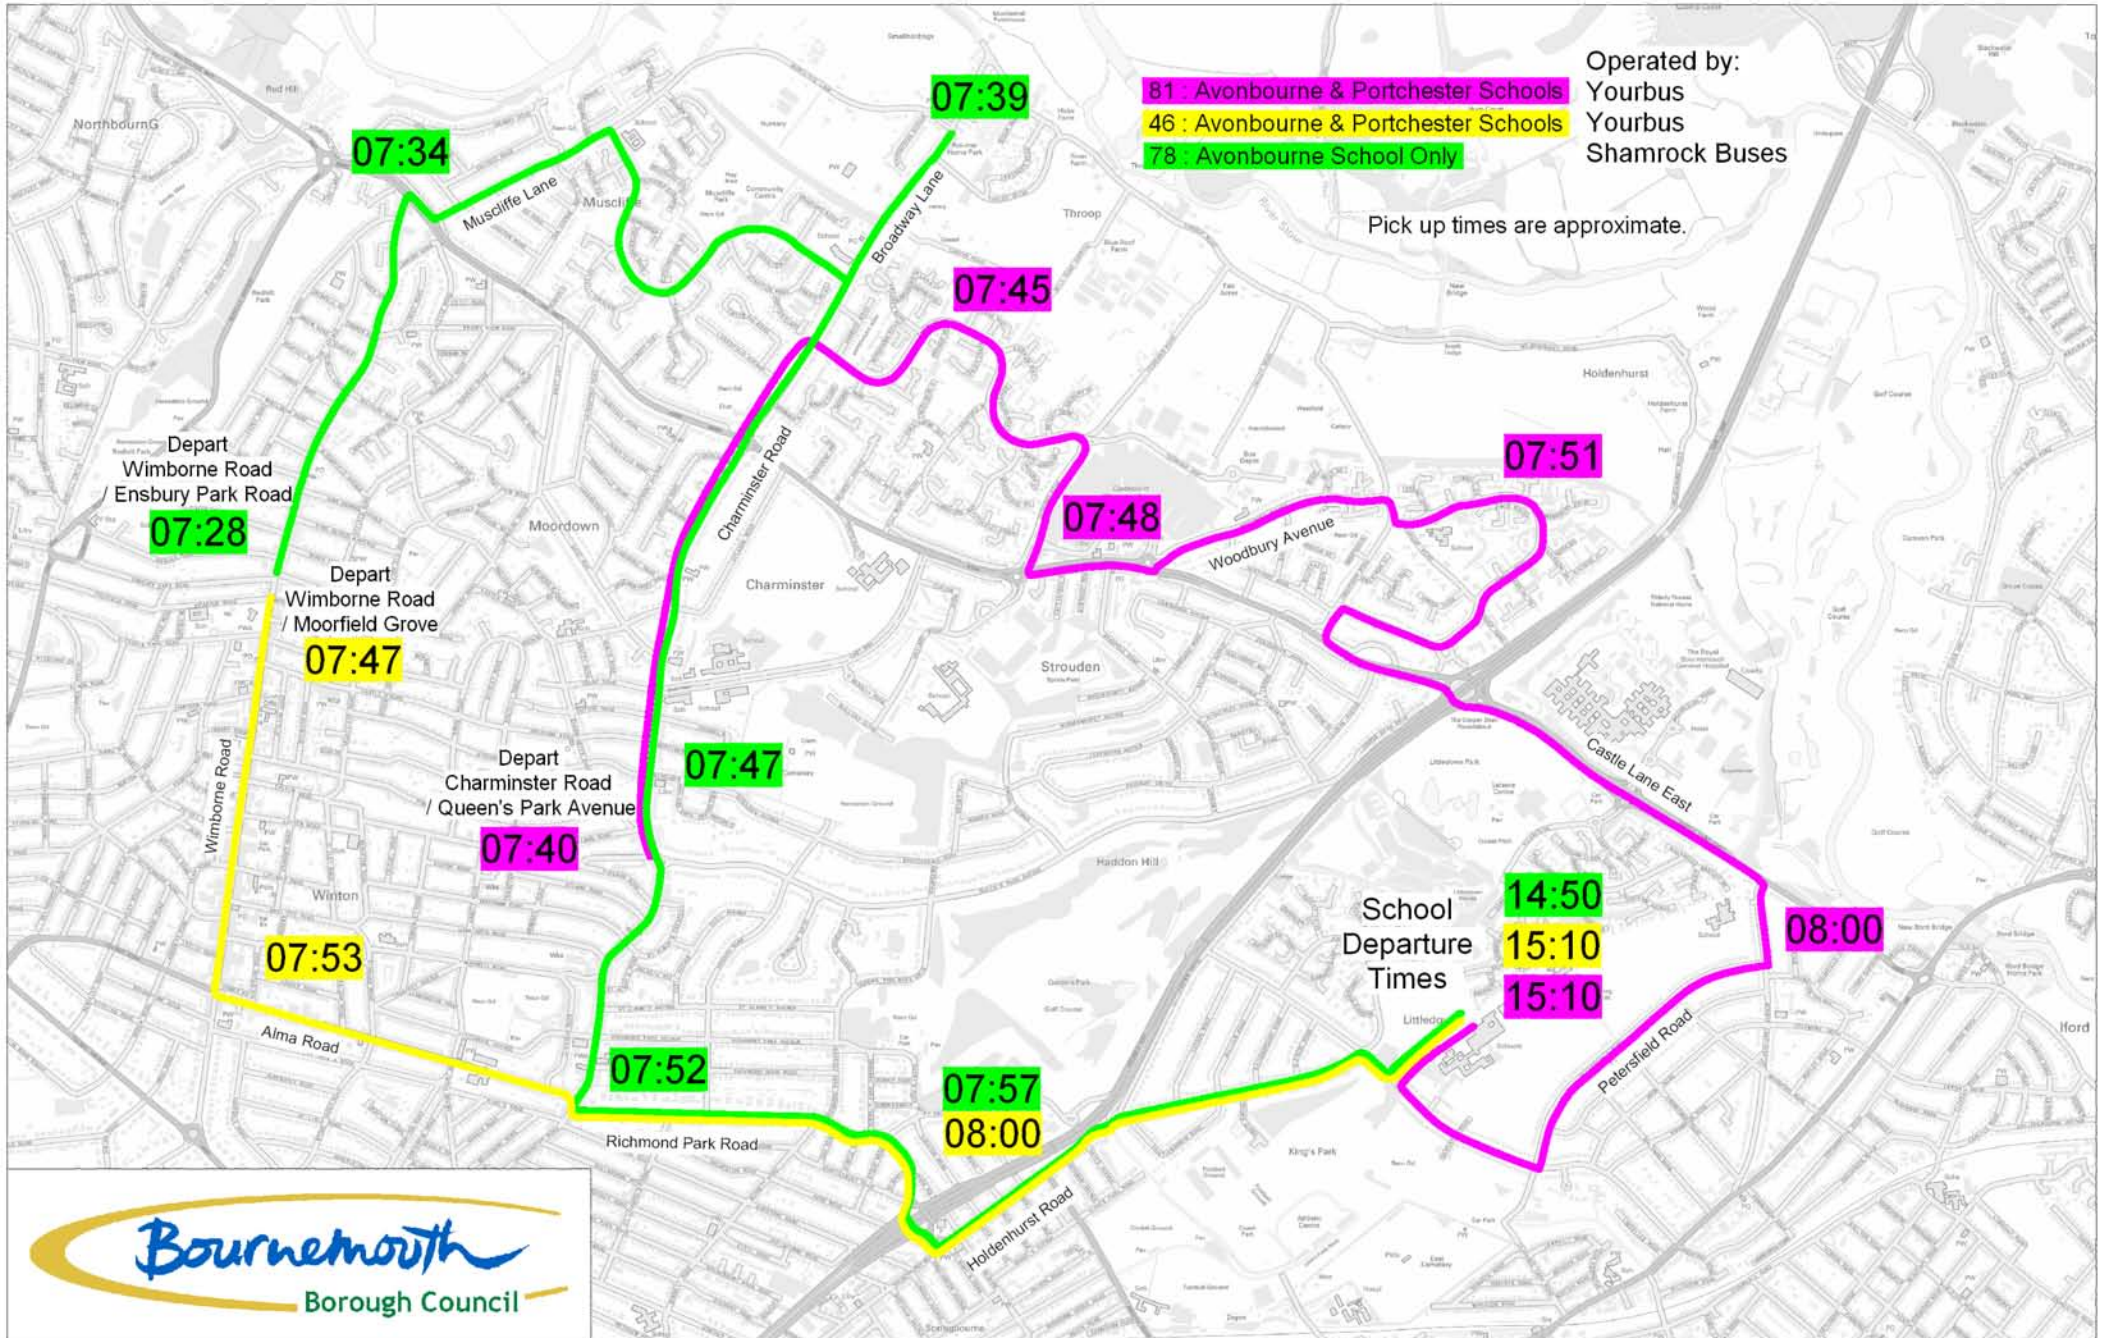

# West - 81, 46 & 78 Bus Routes to Avonbourne and Portchester Schools

This map is reproduced from Ordnance Survey material with the permission of Ordnance Survey on behalf of the Controller of Her Majesty's Stationery Office. © Crown Copyright. Unauthorised reproduction infringes Crown Copyright and may lead to prosecution or civil proceedings. 100019829 2008